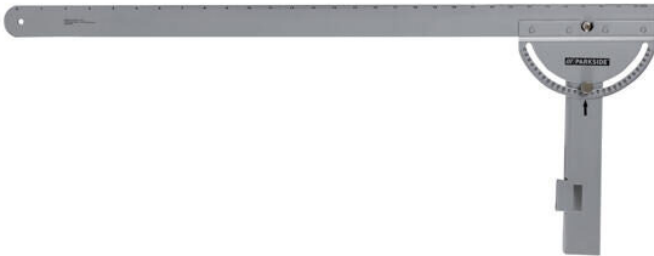

Стоманен линеал Parkside с подвижно рамо

Price: 18.00 Lev.

Product Categories: [Линеали](#), [Линии](#), [Пособия и подложки за рязане](#), [ЧЕРТОЖНИ МАТЕРИАЛИ](#)

Product Tags: [Parkside](#), [подвижно рамо](#), [Стоманен линеал](#)

Product Gallery

GB IE NI Saw Angle Guide

- Guide rail for precise, straight cutting with circular saws and jigsaws
- With length and angle guides (millimetre/degree graduation)
- Leaves both hands free for sawing

Length scale: 0-77cm
Angle scale: 70°-0°-70°
Made from high-quality tool steel